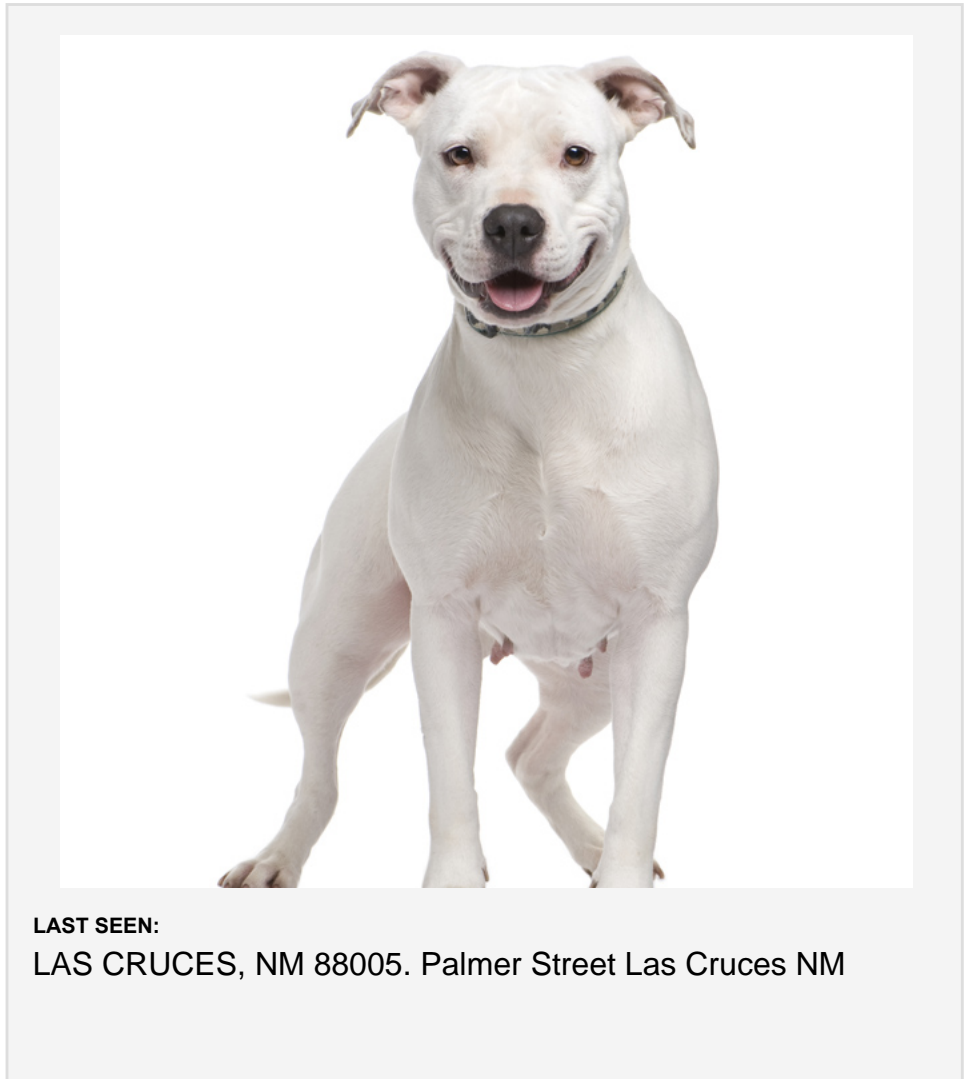

LOST DOG

AMERICAN STAFFORDSHIRE TERRIER "DOE D"

PRIMARY COLOR:

BLUE

SECONDARY COLOR:

WHITE

SEX:

FEMALE

WEIGHT:

50LBS

OTHER CHARACTERISTICS:

wearing a black collar with tags

LOST:

07/05/2010

AGE:

2 YEARS

ADDITIONAL INFORMATION:

MEDICAL INFORMATION:

MEDICAL CONDITIONS:

LAST SEEN:

LAS CRUCES, NM 88005. Palmer Street Las Cruces NM

If Found, Please Call 1-888-466-3242

MICROCHIP # 4B14086961

HomeAgain

Always looking out for your pet

Call: 1-888-466-3242

LOST DOG

American Staffordshire Terrier
Microchip# 4B14086961

Call: 1-888-466-3242

LOST DOG

American Staffordshire Terrier
Microchip# 4B14086961

Call: 1-888-466-3242